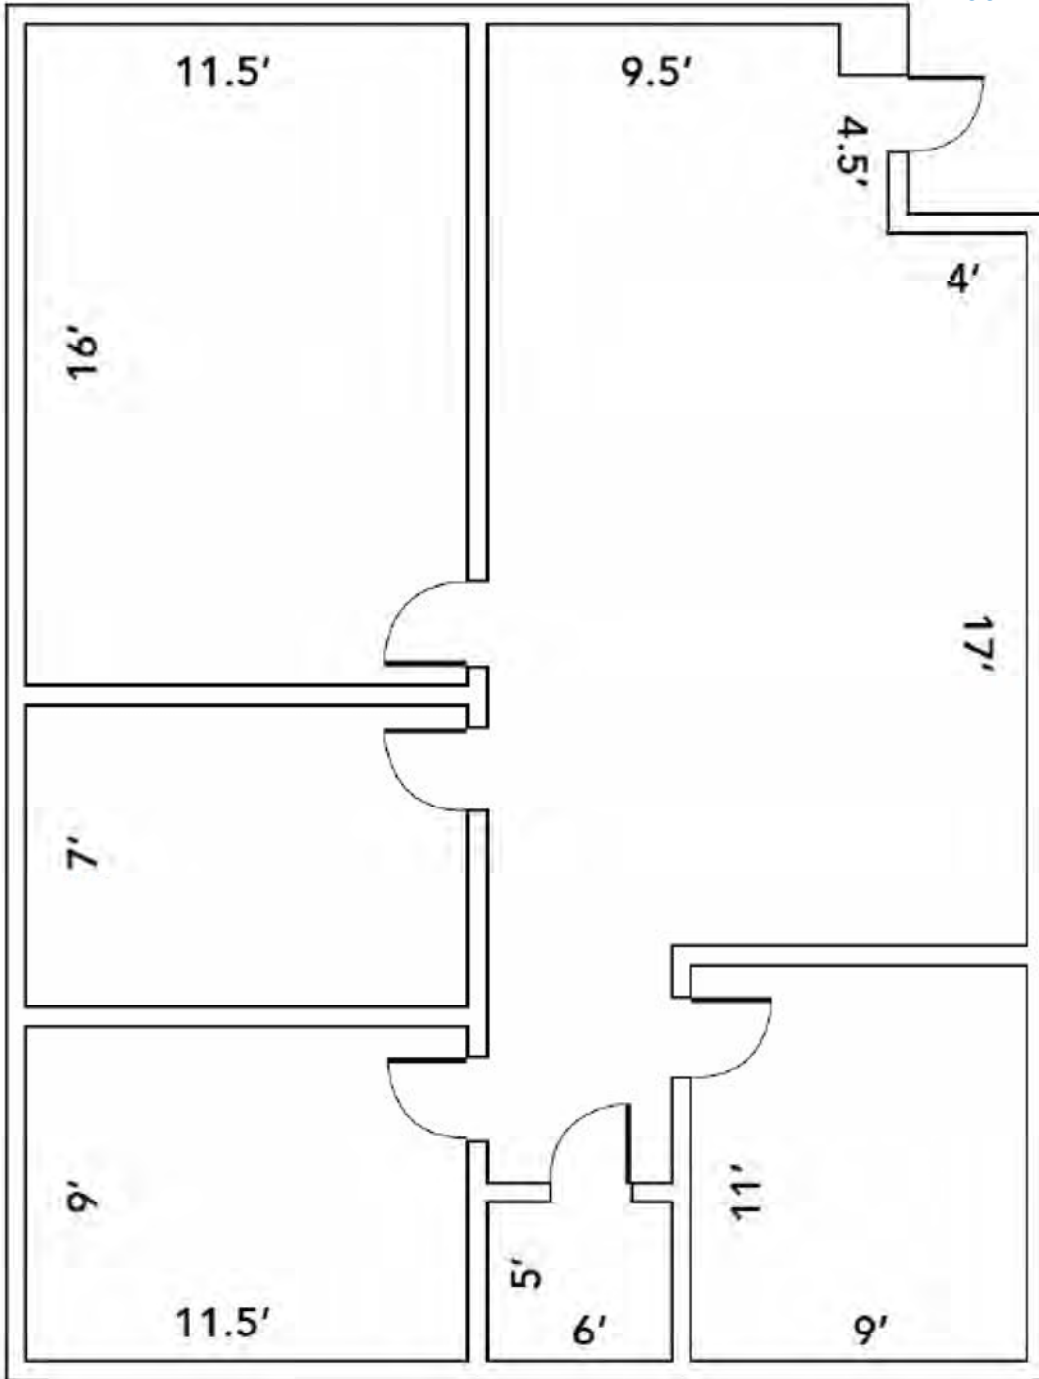

469 S Cherry St., Denver, CO #220 823 SF

Floor Plan #220

(Not to scale)